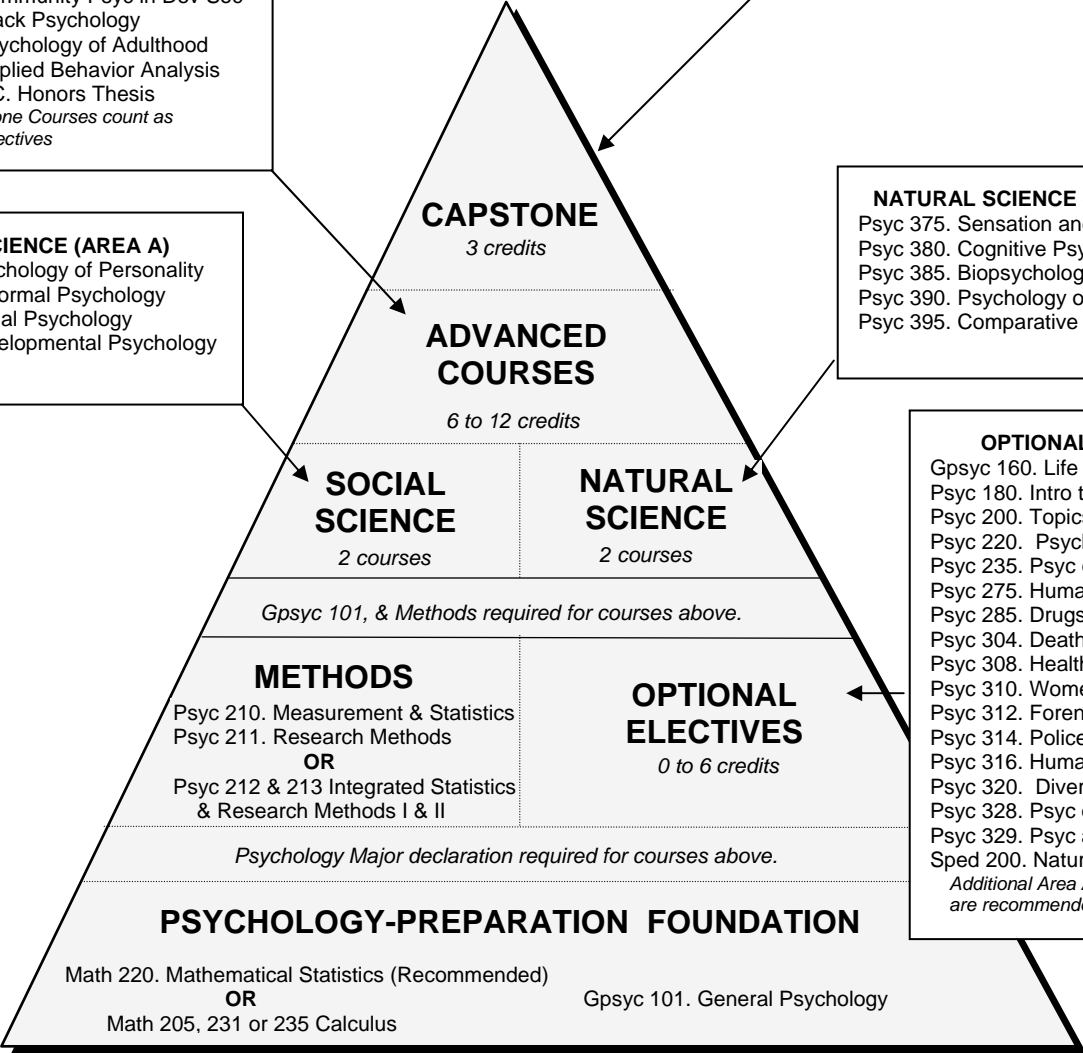

THE JMU PSYCHOLOGY MAJOR

2005-2006 (and prior) Catalogs

Minimum:
38 Psychology Credit Hours
(12 Psychology Courses & Math)
C- or better required in all Psyc courses
& required Math course

1. **"ADVANCED" COURSES**
2. Psyc 400. Advanced Topics
   - Psyc 401. Peer Advising
   - Psyc 402. Independent Research
   - Psyc 410. Industrial/Organizational
   - Psyc 412. Psychology of Motivation
   - Psyc 420. Advanced Psyc Statistics
   - Psyc 425. School Psychology
   - Psyc 427. Tests and Measurement
   - Psyc 428. Educational Psychology
   - Psyc 430. Clinical Psychology
   - Psyc 435. Community Psychology
   - Psyc 440. Counseling Psychology
   - Psyc 442. Small Group Processes
   - Psyc 450. Child Abuse and Neglect
   - Psyc 452. Child Psychopathology
   - Psyc 460. Community Psyc in Dev Soc
   - Psyc 465. Black Psychology
   - Psyc 475. Psychology of Adulthood
   - Psyc 480. Applied Behavior Analysis
   - Psyc 499A&C. Honors Thesis
3. *Extra Capstone Courses count as advanced electives*

1. **CAPSTONE COURSES**
2. Psyc 492. History of Psychology
   - Psyc 493. Laboratory in Psychology
   - Psyc 495. Field Placement
   - Psyc 497. Senior Seminar
   - Psyc 499B Honors Thesis

1. **SOCIAL SCIENCE (AREA A)**
2. Psyc 330. Psychology of Personality
   - Psyc 335. Abnormal Psychology
   - Psyc 345. Social Psychology
   - Psyc 365. Developmental Psychology

1. **NATURAL SCIENCE (AREA B)**
2. Psyc 375. Sensation and Perception
   - Psyc 380. Cognitive Psychology
   - Psyc 385. Biopsychology
   - Psyc 390. Psychology of Learning
   - Psyc 395. Comparative Animal Behavior

1. **OPTIONAL ELECTIVES**
2. Gpsyc 160. Life Span Development
   - Psyc 180. Intro to Behavior Analysis
   - Psyc 200. Topics in Psychology
   - Psyc 220. Psychology and Culture
   - Psyc 235. Psyc of Adjustment
   - Psyc 275. Human Intimacy
   - Psyc 285. Drugs and Behavior
   - Psyc 304. Death and Dying
   - Psyc 308. Health Psychology
   - Psyc 310. Women and Gender
   - Psyc 312. Forensic Psychology
   - Psyc 314. Police Psychology
   - Psyc 316. Human Dev and Crime
   - Psyc 320. Diversity Issues in Psyc
   - Psyc 328. Psyc of Leadership
   - Psyc 329. Psyc and Soc of Sport
   - Sped 200. Nature of Disabilities
3. *Additional Area A and Area B courses are recommended electives.*

1. **BA DEGREE REQUIREMENTS**
2. Foreign Language
   - Philosophy
3. **BS DEGREE REQUIREMENTS**
4. Social or Natural Science

START HERE

1. **NOT FOR PSYC MAJOR CREDIT**
2. Psyc 100. Skills for Resident Advisors
   - Psyc 250. Introduction to Abnormal Psychology
   - Psyc 255. Abnormal Psyc for Law Enforcement
   - Psyc 290. Directed Studies in Psychology
   - Psyc 301-302. Peer Advising Training